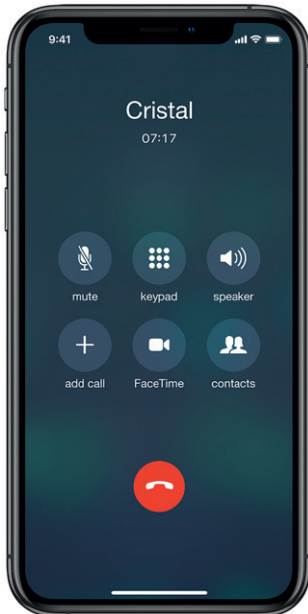

\*Only applies to devices with battery size 13

A man with a beard, wearing a blue sweater, is shown in profile from the chest up, looking down at a black smartphone he is holding in his right hand. He is wearing a small, clear, circular earpiece in his left ear. The background is a blurred outdoor restaurant setting with other people seated at tables, greenery, and warm lighting. The overall atmosphere is relaxed and social.

# ULTRA GOOD

connectivity

When you upgrade to Belton Boost Ultra, you'll feel the freedom of best-in-class connectivity with direct access to all your important devices. This means longer and easier direct streaming of your favourite songs, audiobooks, TV shows, and more. No matter where you are you'll always be connected.

# Direct streaming from iOS and Android devices

Beltone Boost Ultra iOS and Android compatibility lets you feel empowered and free with direct streaming services for all phone calls, GPS, internet radio, music, podcasts, and audiobooks. And you can stream all of this directly to your Beltone Boost Ultra hearing aids, without missing a single sound.

In addition, the Beltone HearMax™ app is compatible with any iOS or Android device. This gives you the ability to easily and discreetly control their sound.